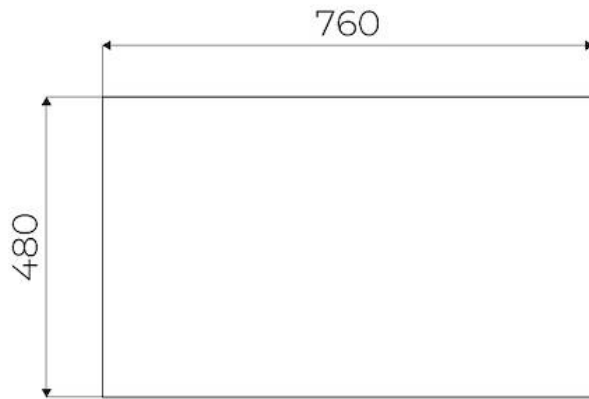

## TECHNISCHE DATEN

9700 577 - KIT H6 cm

9700 580 - KIT H10 cm

FTS - cut out

FT - cut out

---