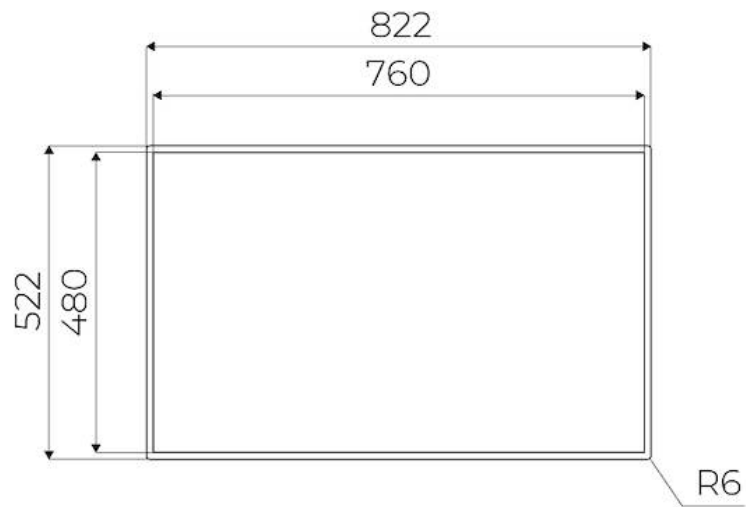

## TECHNISCHE DATEN

9700 577 - KIT H6 cm

9700 580 - KIT H10 cm

FTS - cut out

FT - cut out

---